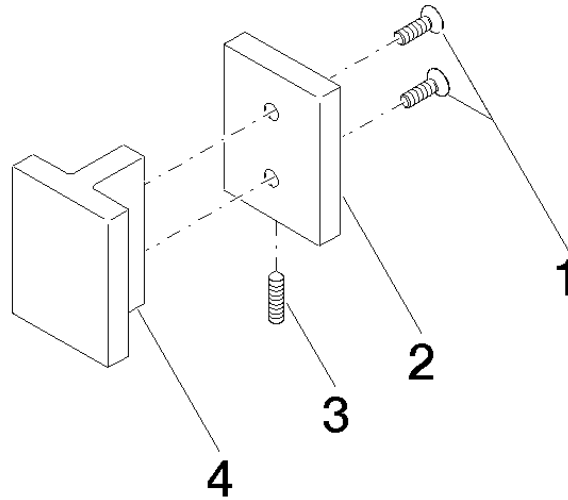

Door handle - Brushed Platinum

11 000 980

	Brushed Platinum	11 000 980-06
	Chrome	11 000 980-00
	Matte Black	11 000 980-33

Required miscellaneous

Attachment set for towel bar/tumbler mounting on one side 12 350 970 90

-
- for installation on glass tiles

Required miscellaneous

Attachment set for towel bar/tumbler mounting on two sides - 12 351 970 90

Door handle - Brushed Platinum

11 000 980

mm [inches]

Door handle - Brushed Platinum

11 000 980

Spare parts list

No.	Item Number	Name	Quantity used	Delivery time
1	09 30 30 170 90	screw	2	2
2	08 17 98 557-06	cover	1	10
3	04 31 11 113 00 90	pin	1	2
4	08 17 98 558-06	handle	1	10