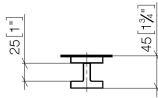

-
- for installation on glass tiles

Required miscellaneous

Attachment set for towel bar/tumbler mounting on two sides - 12 351 970 90

Door handle - Brushed Platinum

11 000 980

mm [inches]

Door handle - Brushed Platinum